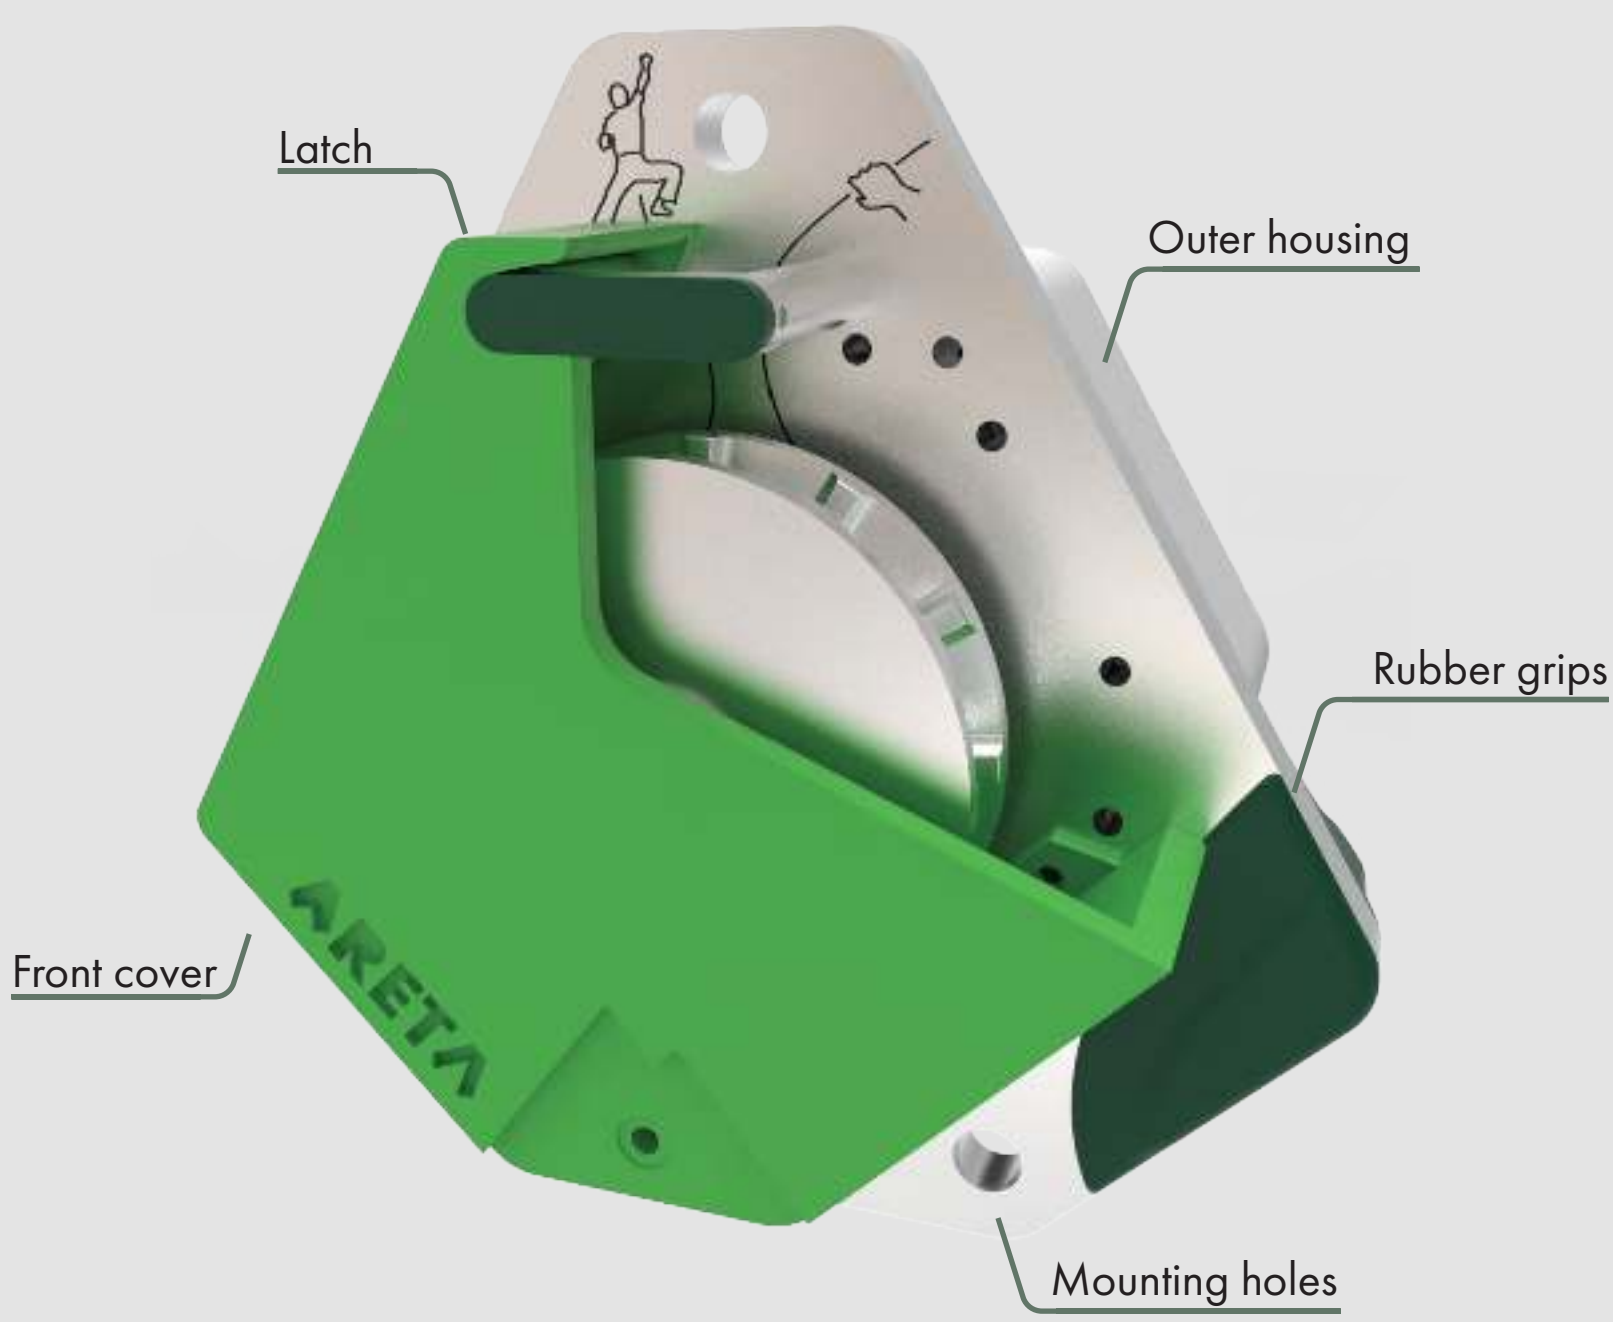

ARETA

INDEPENDENT ADVENTURE

A lead climbing auto-belay with a built-in, controlled descent system for independent climbing.

- Size** 22 x 21 x 6 cm
- Weight** 3 kg (7 lb)
- Max climber weight** 136 kg (300 lb)
- Max descent speed** 2 m/s

OUR PROPOSAL

Pilot program
Establish reputation

Domestic sales
Breakeven by year 3

International sales
Capture 30% of market

Initial investment of \$700,000
7% annualized market growth
~5 devices per climbing gym