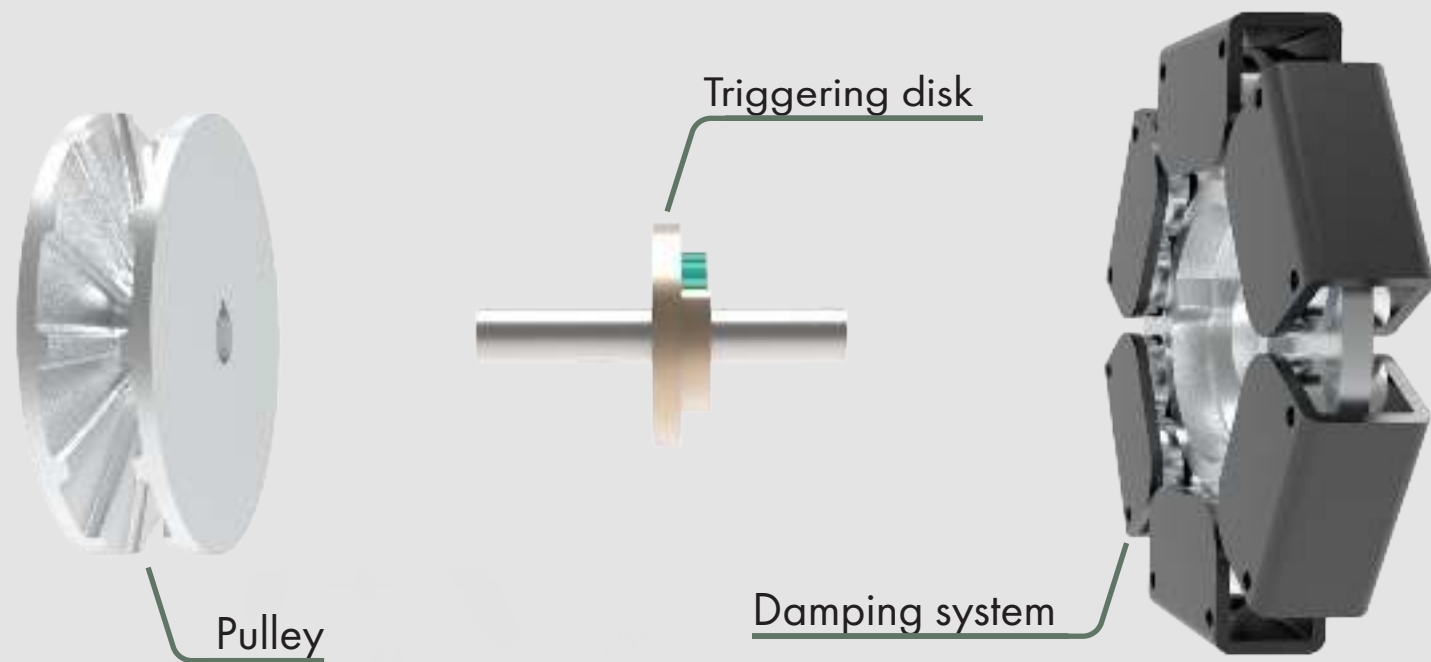

ARETA

INDEPENDENT ADVENTURE

A lead climbing auto-belay with a built-in, controlled descent system for independent climbing.

- Size** 22 x 21 x 6 cm
- Weight** 3 kg (7 lb)
- Max climber weight** 136 kg (300 lb)
- Max descent speed** 2 m/s